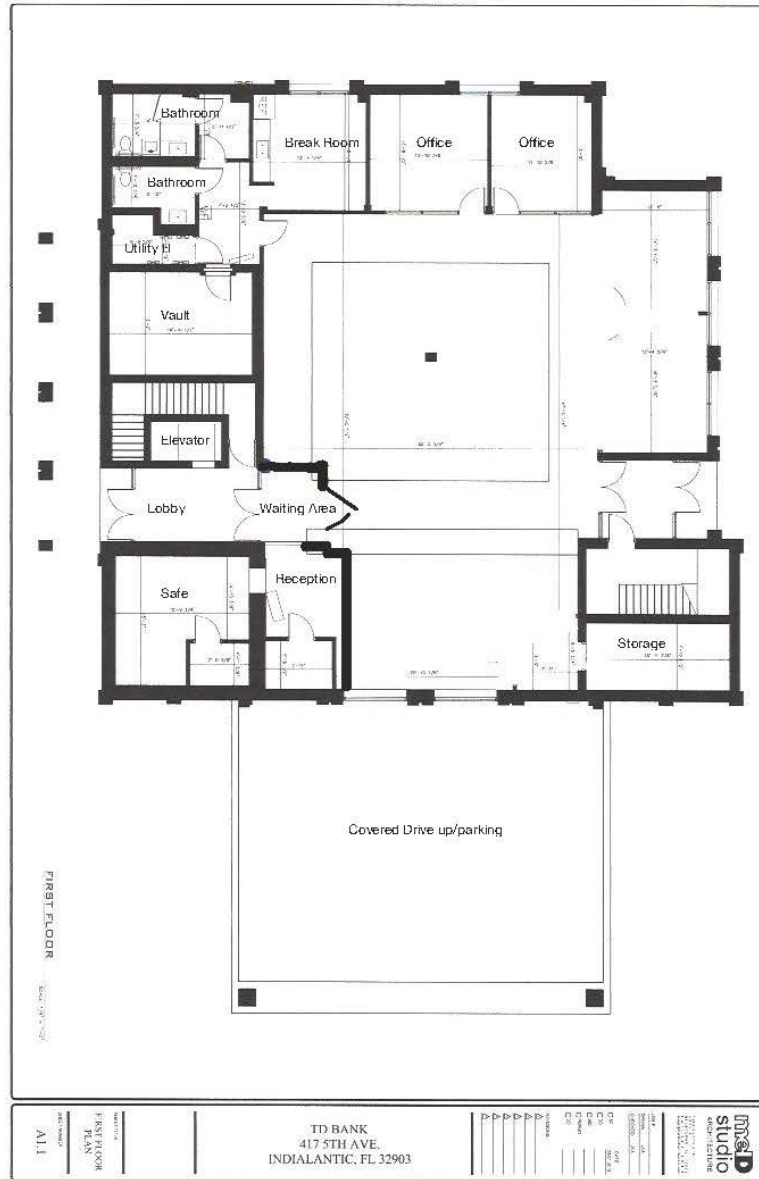

Floorplan - First Floor

Commercial Sales & Leasing | Property Management | Project Development | Acquisitions & Dispositions | Construction Services
Southeastern Realty Group, Inc. - 933 Lee Road Suite 400 - Orlando, FL 32810 - t: 407-629-5595 - f: 407-645-2035

The information contained herein is from sources deemed reliable, but no warranty or representation is made as to the accuracy thereof and no liability may be imposed.