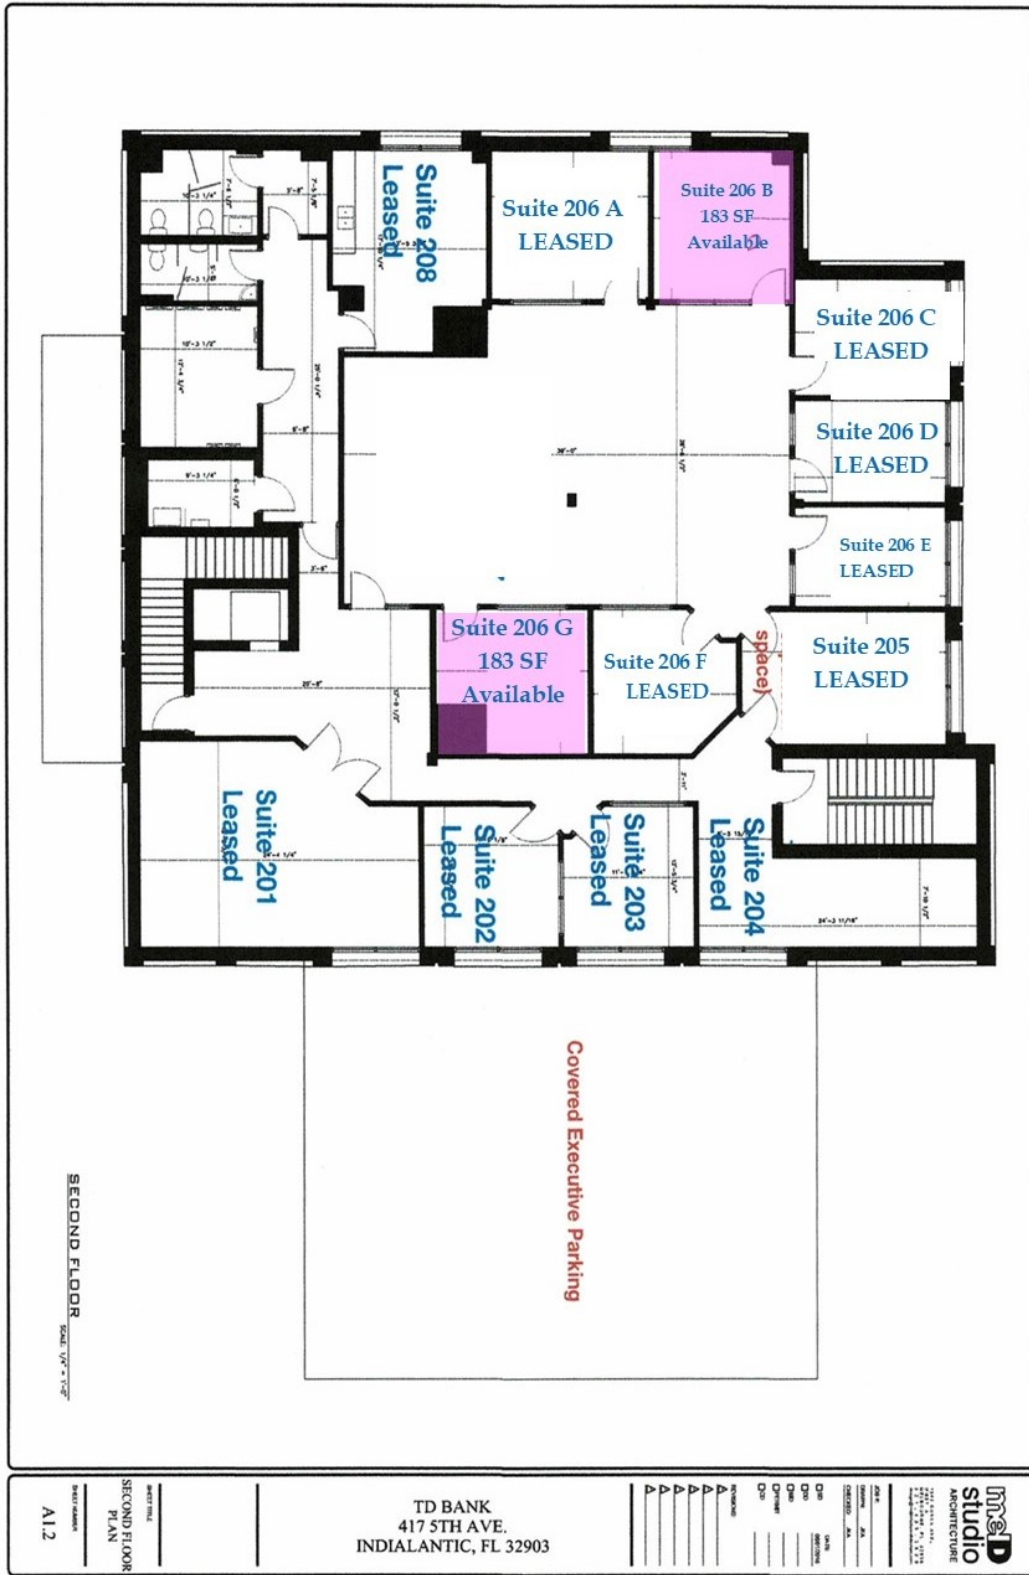

Floorplan - Second Floor

Commercial Sales & Leasing | Property Management | Project Development | Acquisitions & Dispositions | Construction Services
Southeastern Realty Group, Inc. - 933 Lee Road Suite 400 - Orlando, FL 32810 - t: 407-629-5595 - f: 407-645-2035

The information contained herein is from sources deemed reliable, but no warranty or representation is made as to the accuracy thereof and no liability may be imposed.