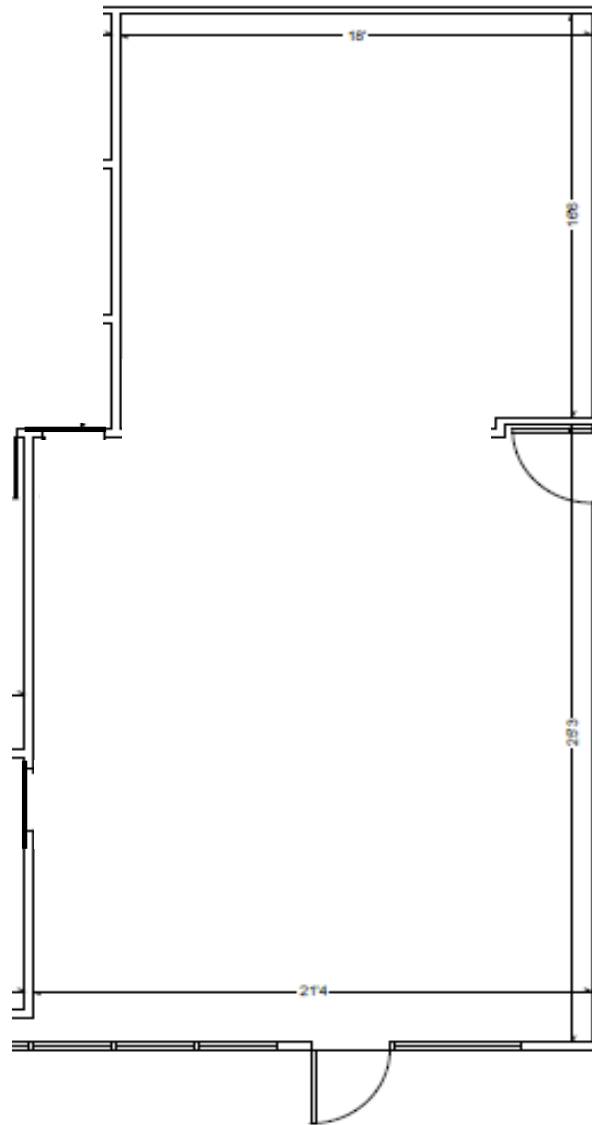

Sun Plaza

Office Space for Lease

3467 & 3485 W. Vine St.
Kissimmee, Florida 34741

Property Details:

Total Space Available	2,166 RSF
Rental Rate	TBD
Min. Divisible	808 RSF
Max. Contiguous	1,358 RSF
Property Type	Office
Property Sub-type	Office Building
Zoning	T5-U Mixed Use Urban Core

Spaces:

Suite	Space Available	Price	Date Available	Lease Type	Description
3467	808 RSF	TBD	July 1, 2022	NNN	Office space
3485	1,358 RSF	TBD	August 1, 2022	NNN	Office space

Location Description:

Excellent location access from Vine Street/ Hwy 192
Adjacent to shopping and restaurants
Ample Parking
Fed Ex and UPS drop box on property
T1 High speed internet available
1/2 mile from Kissimmee Executive Airport

The information contained herein is from sources deemed reliable, but no warranty or representation is made as to the accuracy thereof and no liability may be imposed.

Floor Plan — Suite 3467:

3467 W. Vine Street
Kissimmee, FL 34741
808 RSF

The information contained herein is from sources deemed reliable, but no warranty or representation is made as to the accuracy thereof and no liability may be imposed.

Floor Plan — Suite 3485:

Sun Plaza