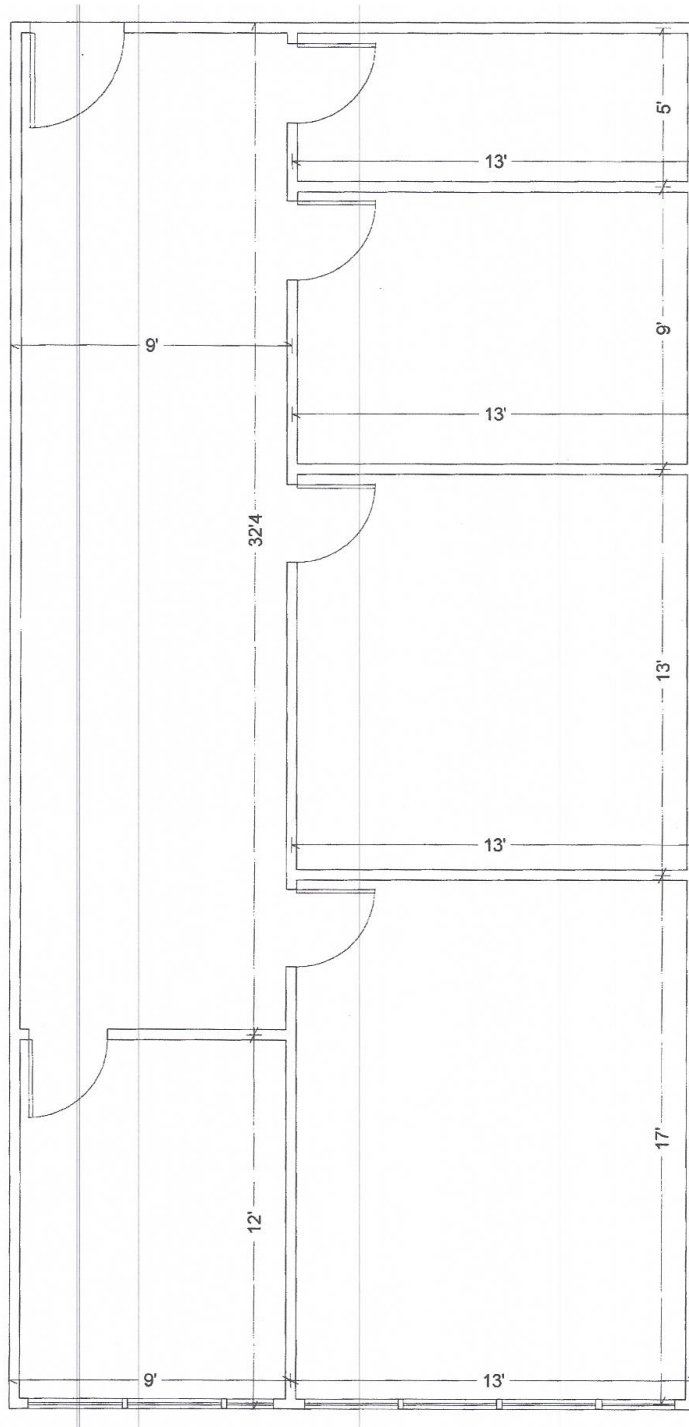

The information contained herein is from sources deemed reliable, but no warranty or representation is made as to the accuracy thereof and no liability may be imposed.

Space Floor Plan:

3367 W. Vine Street, Suite 203
Kissimmee, FL 34741
1,352 RSF

The information contained herein is from sources deemed reliable, but no warranty or representation is made as to the accuracy thereof and no liability may be imposed.

Space Floor Plan:

3491 W. Vine Street
Kissimmee, FL 34741
1,113 RSF