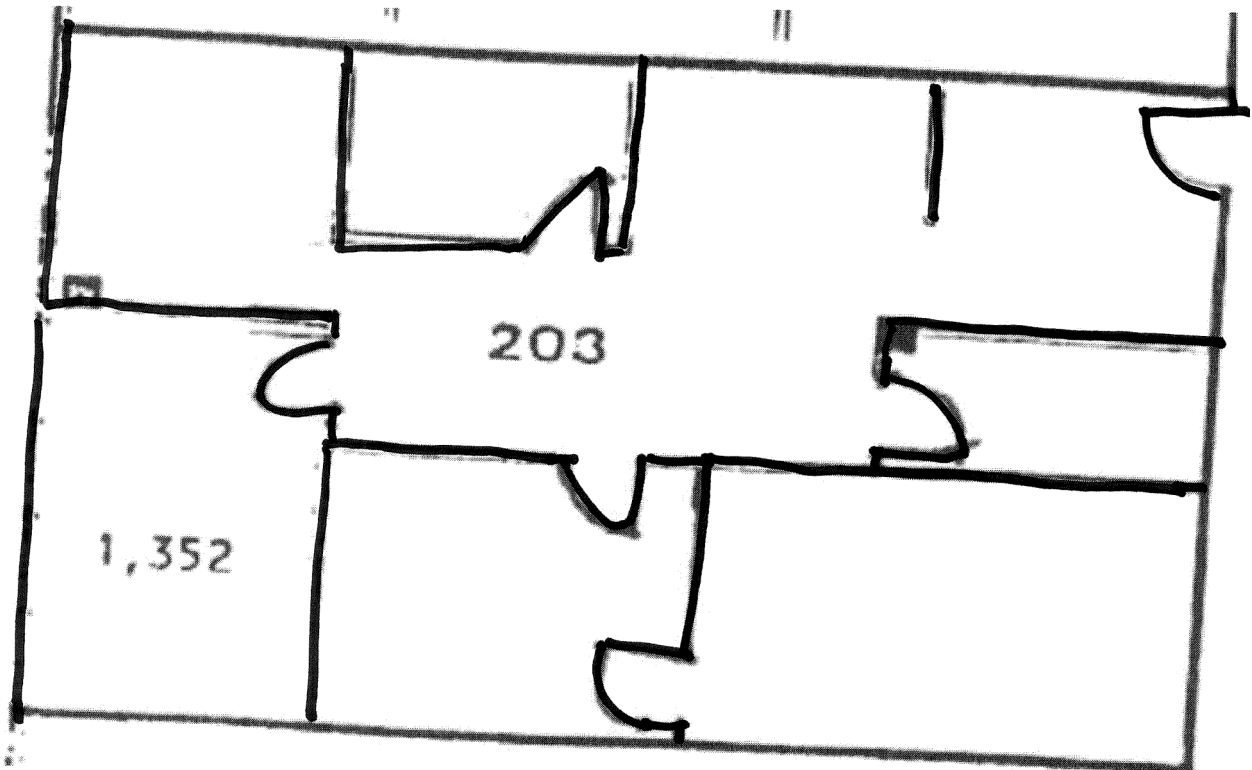

Space Floor Plan:

3367 W. Vine Street, Suite 203
Kissimmee, FL 34741
1,352 RSF

Commercial Sales & Leasing | Property Management | Project Development | Acquisitions & Dispositions | Construction Services

Southeastern Realty Group, Inc. - 933 Lee Road Suite 400 - Orlando, FL 32810 - t: 407-629-5595 - f: 407-645-2035
www.southeasternrealty.com

The information contained herein is from sources deemed reliable, but no warranty or representation is made as to the accuracy thereof and no liability may be imposed.