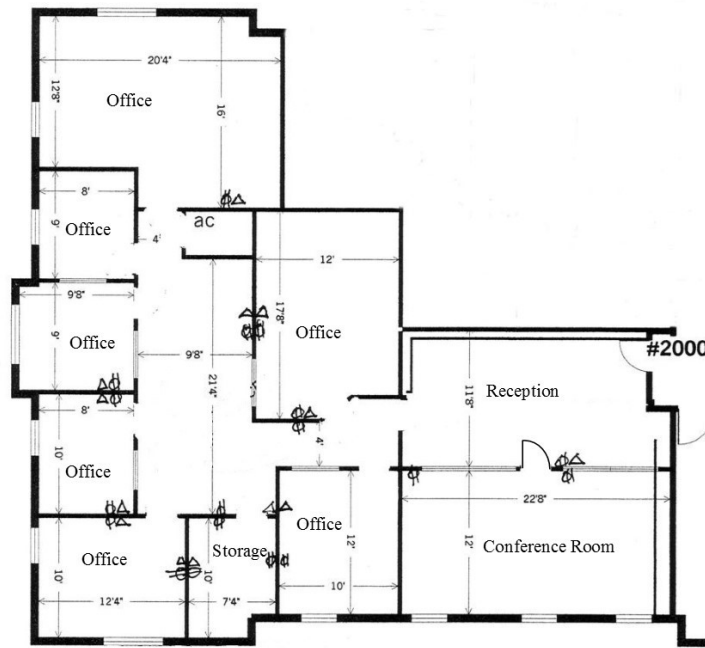

Suite 1001 - Floor Plan:

The Greene on Douglas
1110 Douglas Avenue, Altamonte Springs
Suite 1001 — 1,490 Sq. Ft.

Southeastern Realty Group
933 Lee Road, Suite 400, Orlando, Florida 32810
407-629-5595 phone, 407-645-2035 fax
Visit our website at www.southeasternrealty.com

The information contained herein is from sources deemed reliable, but no warranty or representation is made as to the accuracy thereof and no liability may be imposed.

Suite 2000 - Floor Plan:

**The Green on Douglas
1110 Douglas Avenue
Suite 2000 - 2,403 RSF**