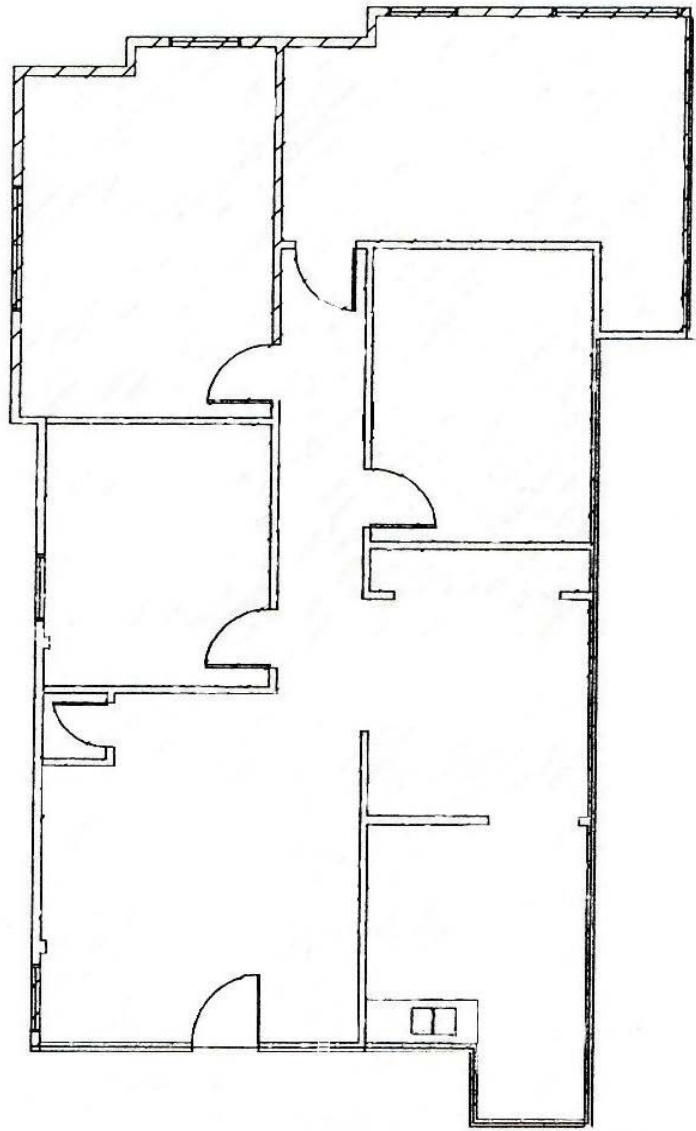

Suite 1001 - Floor Plan:

The Greene on Douglas
1110 Douglas Avenue, Altamonte Springs
Suite 1001 — 1,490 Sq. Ft.

Southeastern Realty Group
933 Lee Road, Suite 400, Orlando, Florida 32810
407-629-5595 phone, 407-645-2035 fax
Visit our website at www.southeasternrealty.com

The information contained herein is from sources deemed reliable, but no warranty or representation is made as to the accuracy thereof and no liability may be imposed.