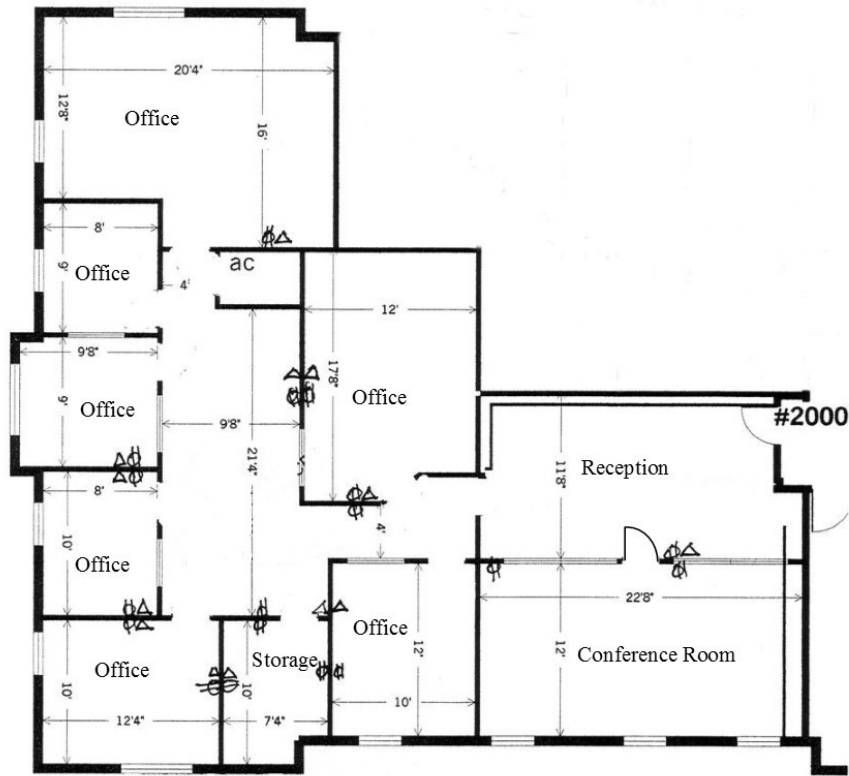

Suite 2000 - Floor Plan:

**The Green on Douglas
1110 Douglas Avenue
Suite 2000 - 2,403 RSF**

Southeastern Realty Group
933 Lee Road, Suite 400, Orlando, Florida 32810
407-629-5595 phone, 407-645-2035 fax
Visit our website at www.southeasternrealty.com