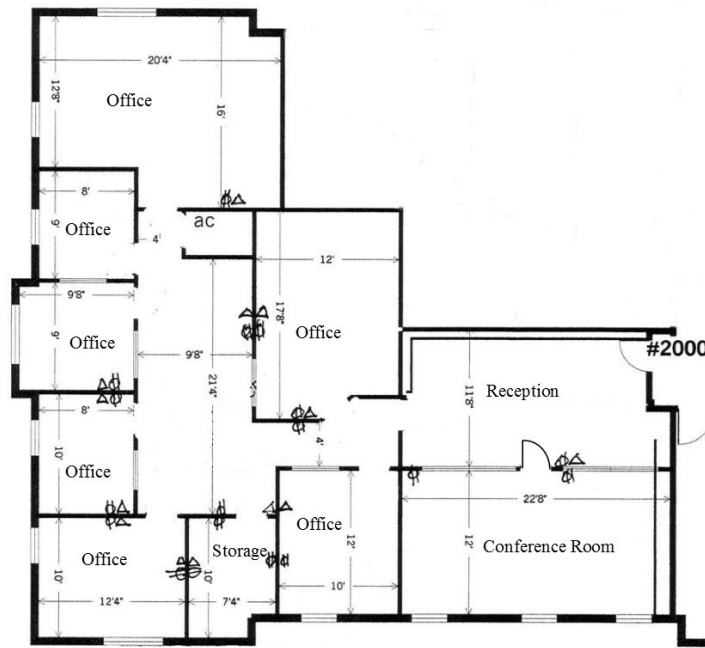

Southeastern Realty Group, Inc. - 933 Lee Road Suite 400 - Orlando, FL 32810 - t: 407-629-5595 - f: 407-645-2035

Suite 1021 - Floor Plan:

**THE GREENE ON DOUGLAS
SUITE 1021
777 Sq. Ft.**

Southeastern Realty Group
933 Lee Road, Suite 400, Orlando, Florida 32810
407-629-5595 phone, 407-645-2035 fax
Visit our website at www.southeasternrealty.com

The information contained herein is from sources deemed reliable, but no warranty or representation is made as to the accuracy thereof and no liability may be imposed.

Suite 2000 - Floor Plan:

**The Green on Douglas
1110 Douglas Avenue
Suite 2000 - 2,403 RSF**