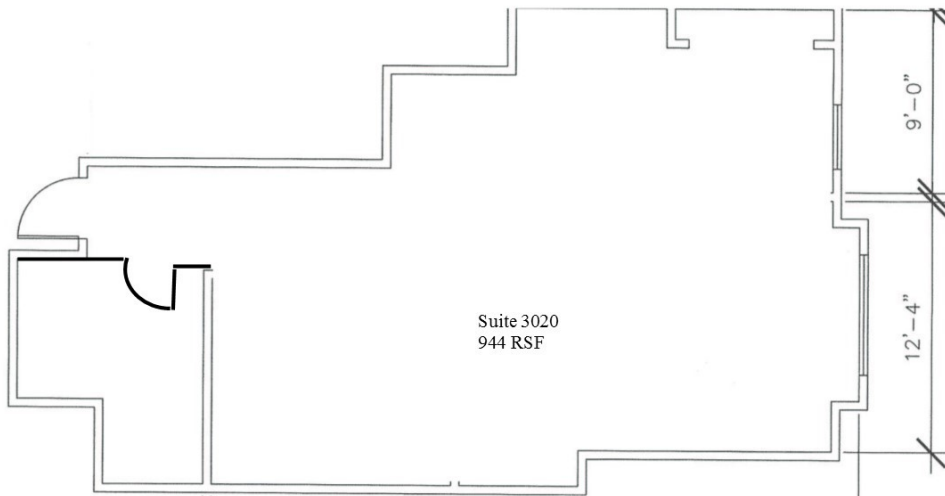

Suite 3020 - Floor Plan:

The Green on Douglas
1110 Douglas Avenue
Altamonte Springs, Florida 32714

Southeastern Realty Group
933 Lee Road, Suite 400, Orlando, Florida 32810
407-629-5595 phone, 407-645-2035 fax
Visit our website at www.southeasternrealty.com

The information contained herein is from sources deemed reliable, but no warranty or representation is made as to the accuracy thereof and no liability may be imposed.