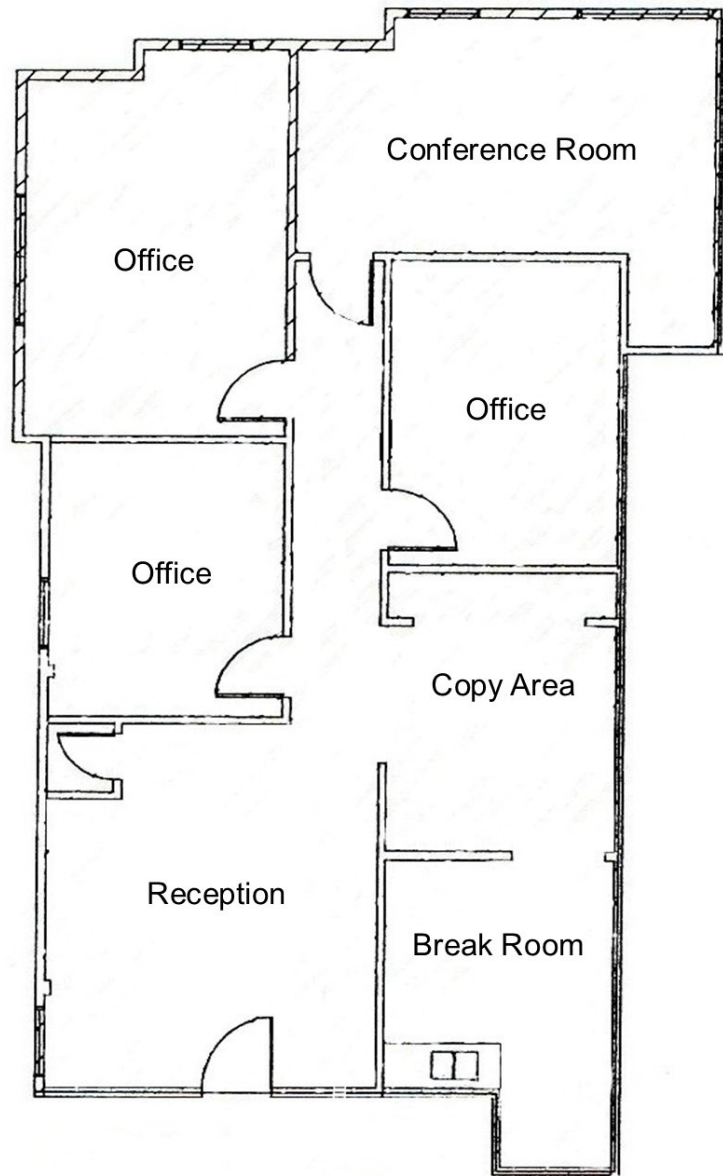

Suite 1001 - Floor Plan:

The Greene on Douglas
1110 Douglas Avenue, Altamonte Springs
Suite 1001 — 1,490 Sq. Ft.

Southeastern Realty Group
933 Lee Road, Suite 400, Orlando, Florida 32810
407-629-5595 phone, 407-645-2035 fax
Visit our website at www.southeasternrealty.com

The information contained herein is from sources deemed reliable, but no warranty or representation is made as to the accuracy thereof and no liability may be imposed.