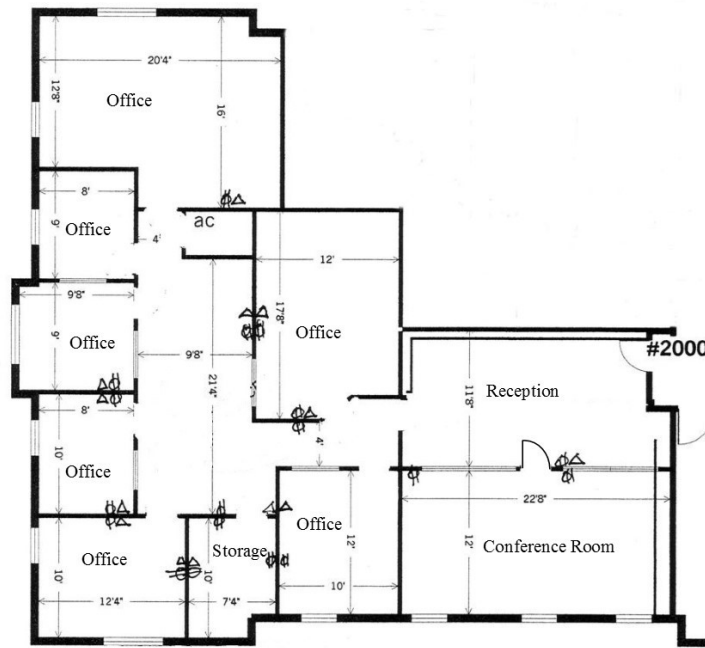

Suite 2000 - Floor Plan:

**The Green on Douglas
1110 Douglas Avenue
Suite 2000 - 2,403 RSF**

Southeastern Realty Group
933 Lee Road, Suite 400, Orlando, Florida 32810
407-629-5595 phone, 407-645-2035 fax
Visit our website at www.southeasternrealty.com