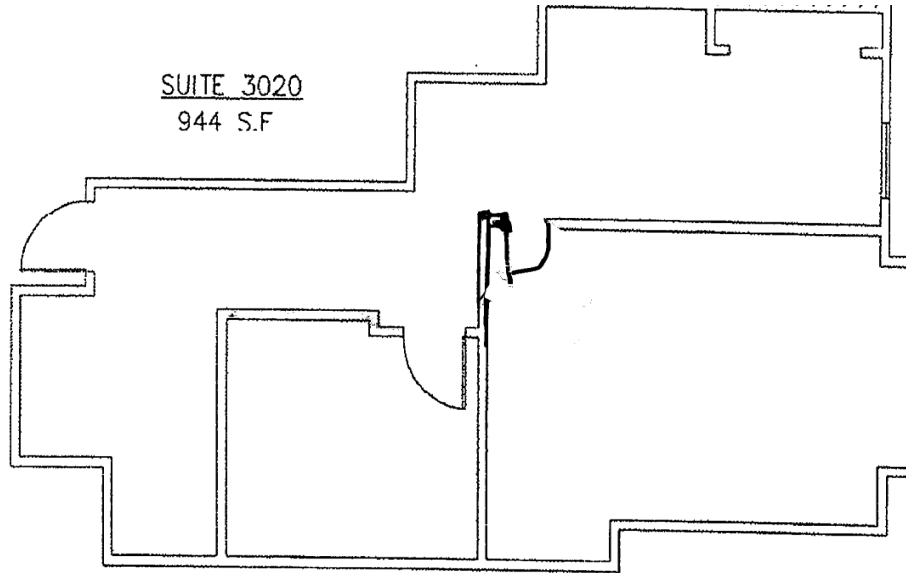

Suite 3020 - Floor Plan:

944 RSF

Southeastern Realty Group
933 Lee Road, Suite 400, Orlando, Florida 32810
407-629-5595 phone, 407-645-2035 fax
Visit our website at www.southeasternrealty.com

The information contained herein is from sources deemed reliable, but no warranty or representation is made as to the accuracy thereof and no liability may be imposed.