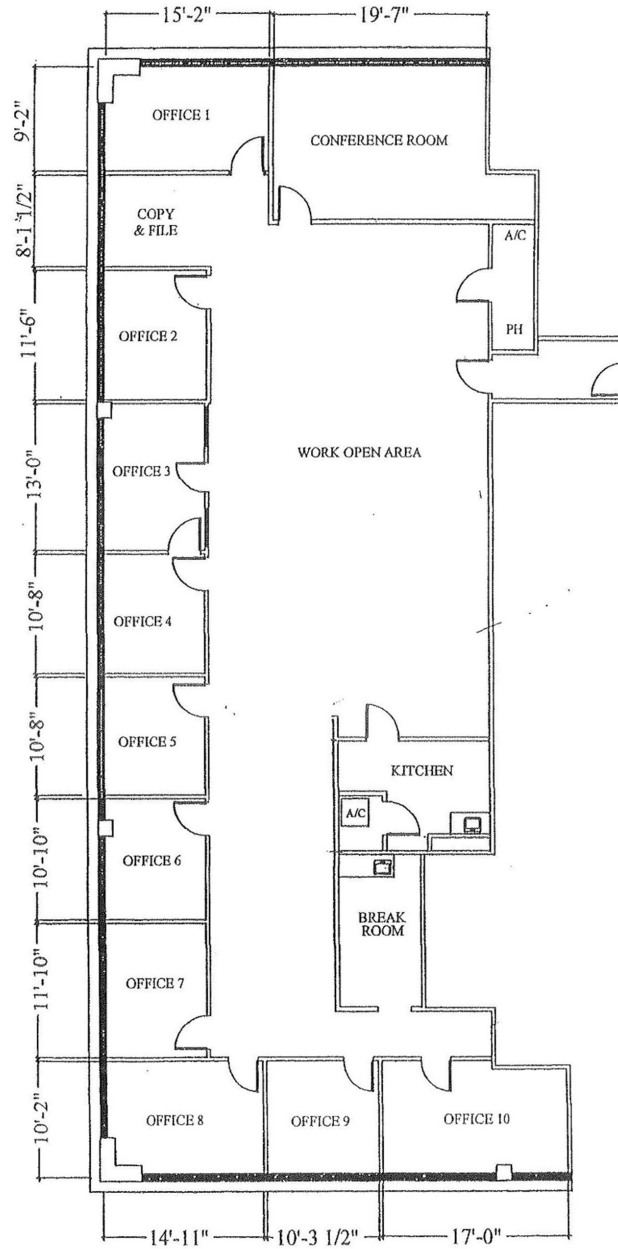

**933 Lee Road
Suite 250
4,071 SF**

Southeastern Realty Group
933 Lee Road, Suite 400, Orlando, Florida 32810
407-629-5595 phone, 407-645-2035 fax
Visit our website at www.southeasternrealty.com

The information contained herein is from sources deemed reliable, but no warranty or representation is made as to the accuracy thereof and no liability may be imposed.