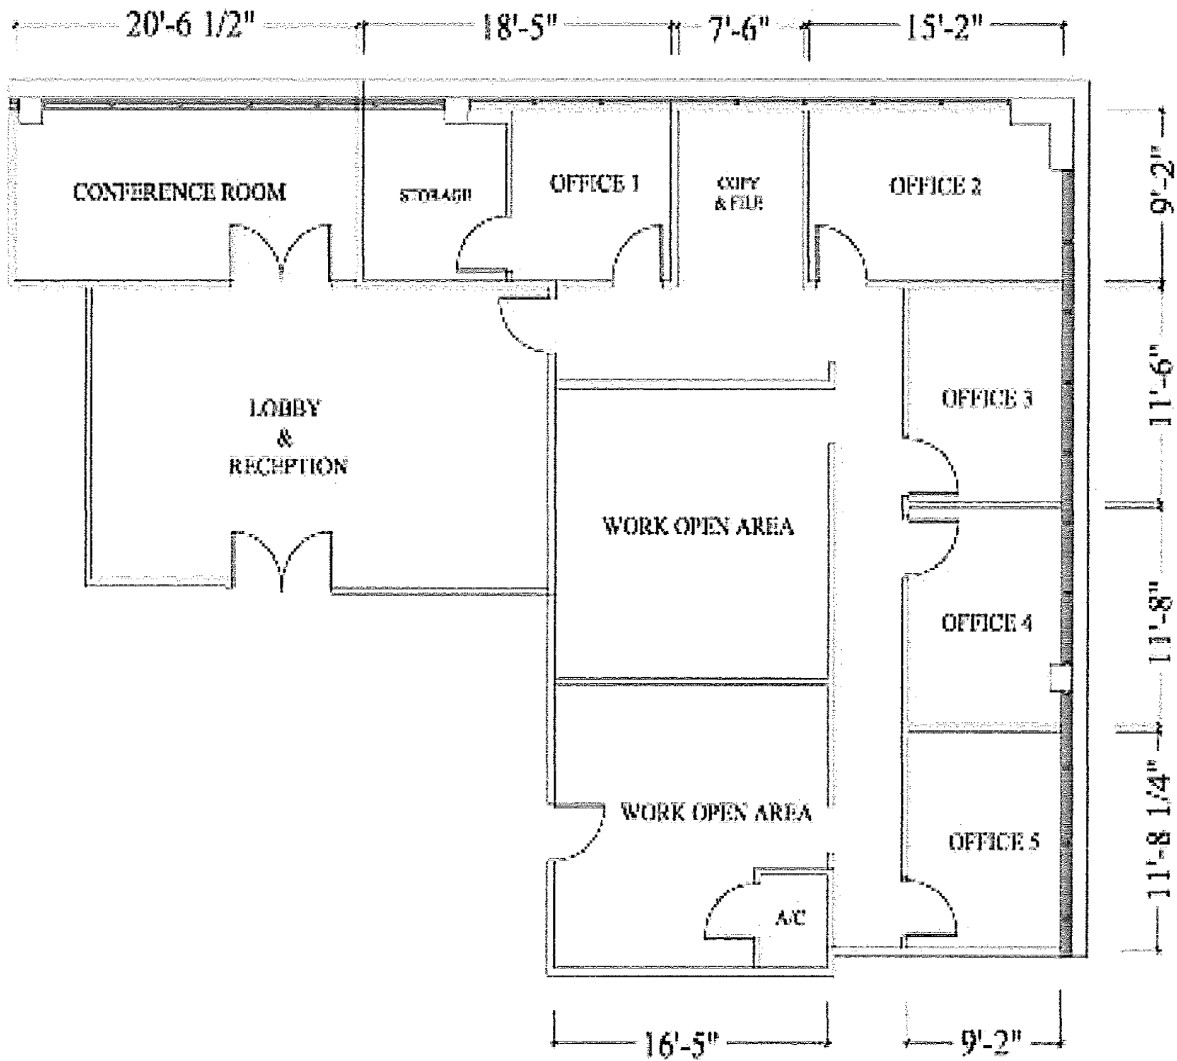

Suite 225 2,575 SF

**933 Lee Road
Suite 225
2,575 SF**

Southeastern Realty Group
933 Lee Road, Suite 400, Orlando, Florida 32810
407-629-5595 phone, 407-645-2035 fax
Visit our website at www.southeasternrealty.com